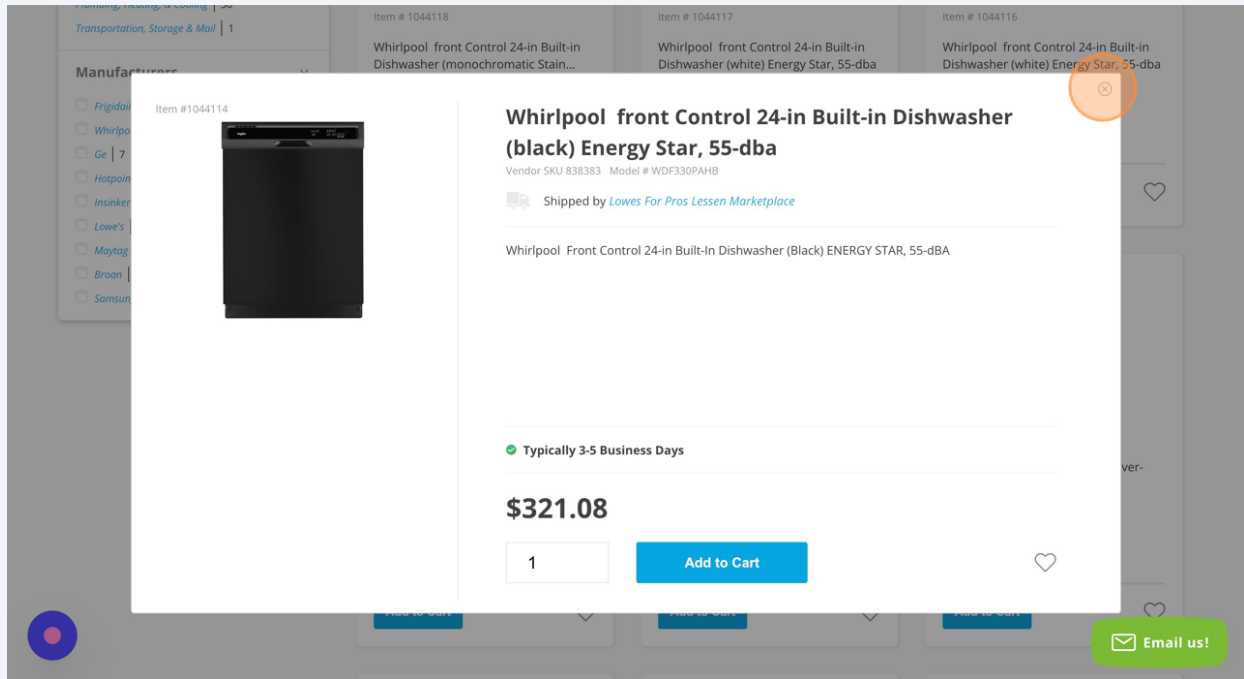

6

"QUICK VIEW" shows product details without leaving the results page. Select x to return back to results.