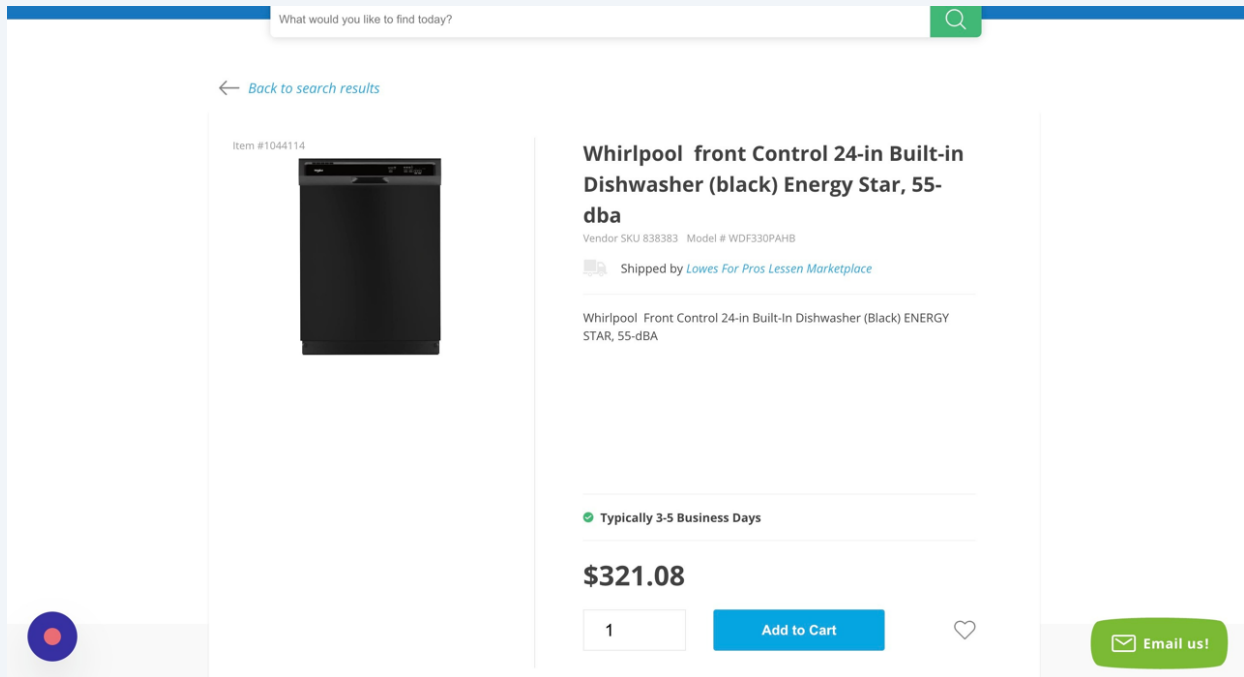

7

Clicking the product image brings up a full screen details page.